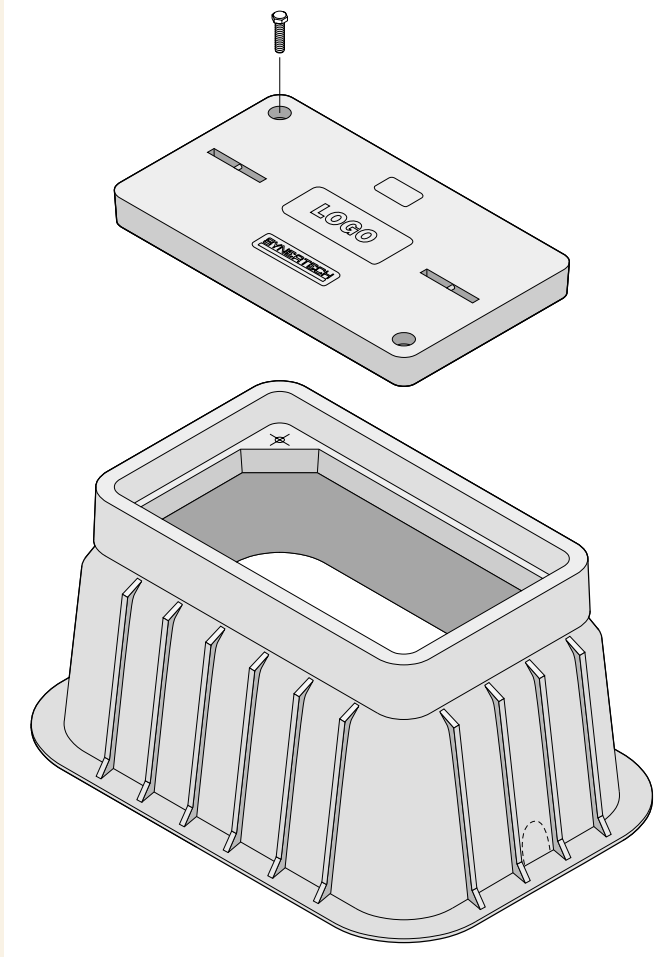

17 x 30 x 12
x 18

SYNERTECH

Mouseholes optional (2x)
2-1/2" (64mm) x 4" (102mm)
For other options - see page 18
or contact customer service

COVER	WEIGHT	CATALOG NO.
Bolt Down		
Rated 10,000#	59.5 lbs.	S1730SBBOA
Rated 20,000#	59.5 lbs.	S1730HBBOA

BOX WITH OPEN BASE (with inserts)

Box Depth		
12" (305mm)	70 lbs.	S1730B12AA
18" (457mm)	80 lbs.	S1730B18AA

INSIDE BOX DIMENSIONS

Box Depth	Width (@ base)	Length (@ base)
12" (305mm)	22" (559mm)	35" (889mm)
18" (457mm)	24" (610mm)	37" (940mm)